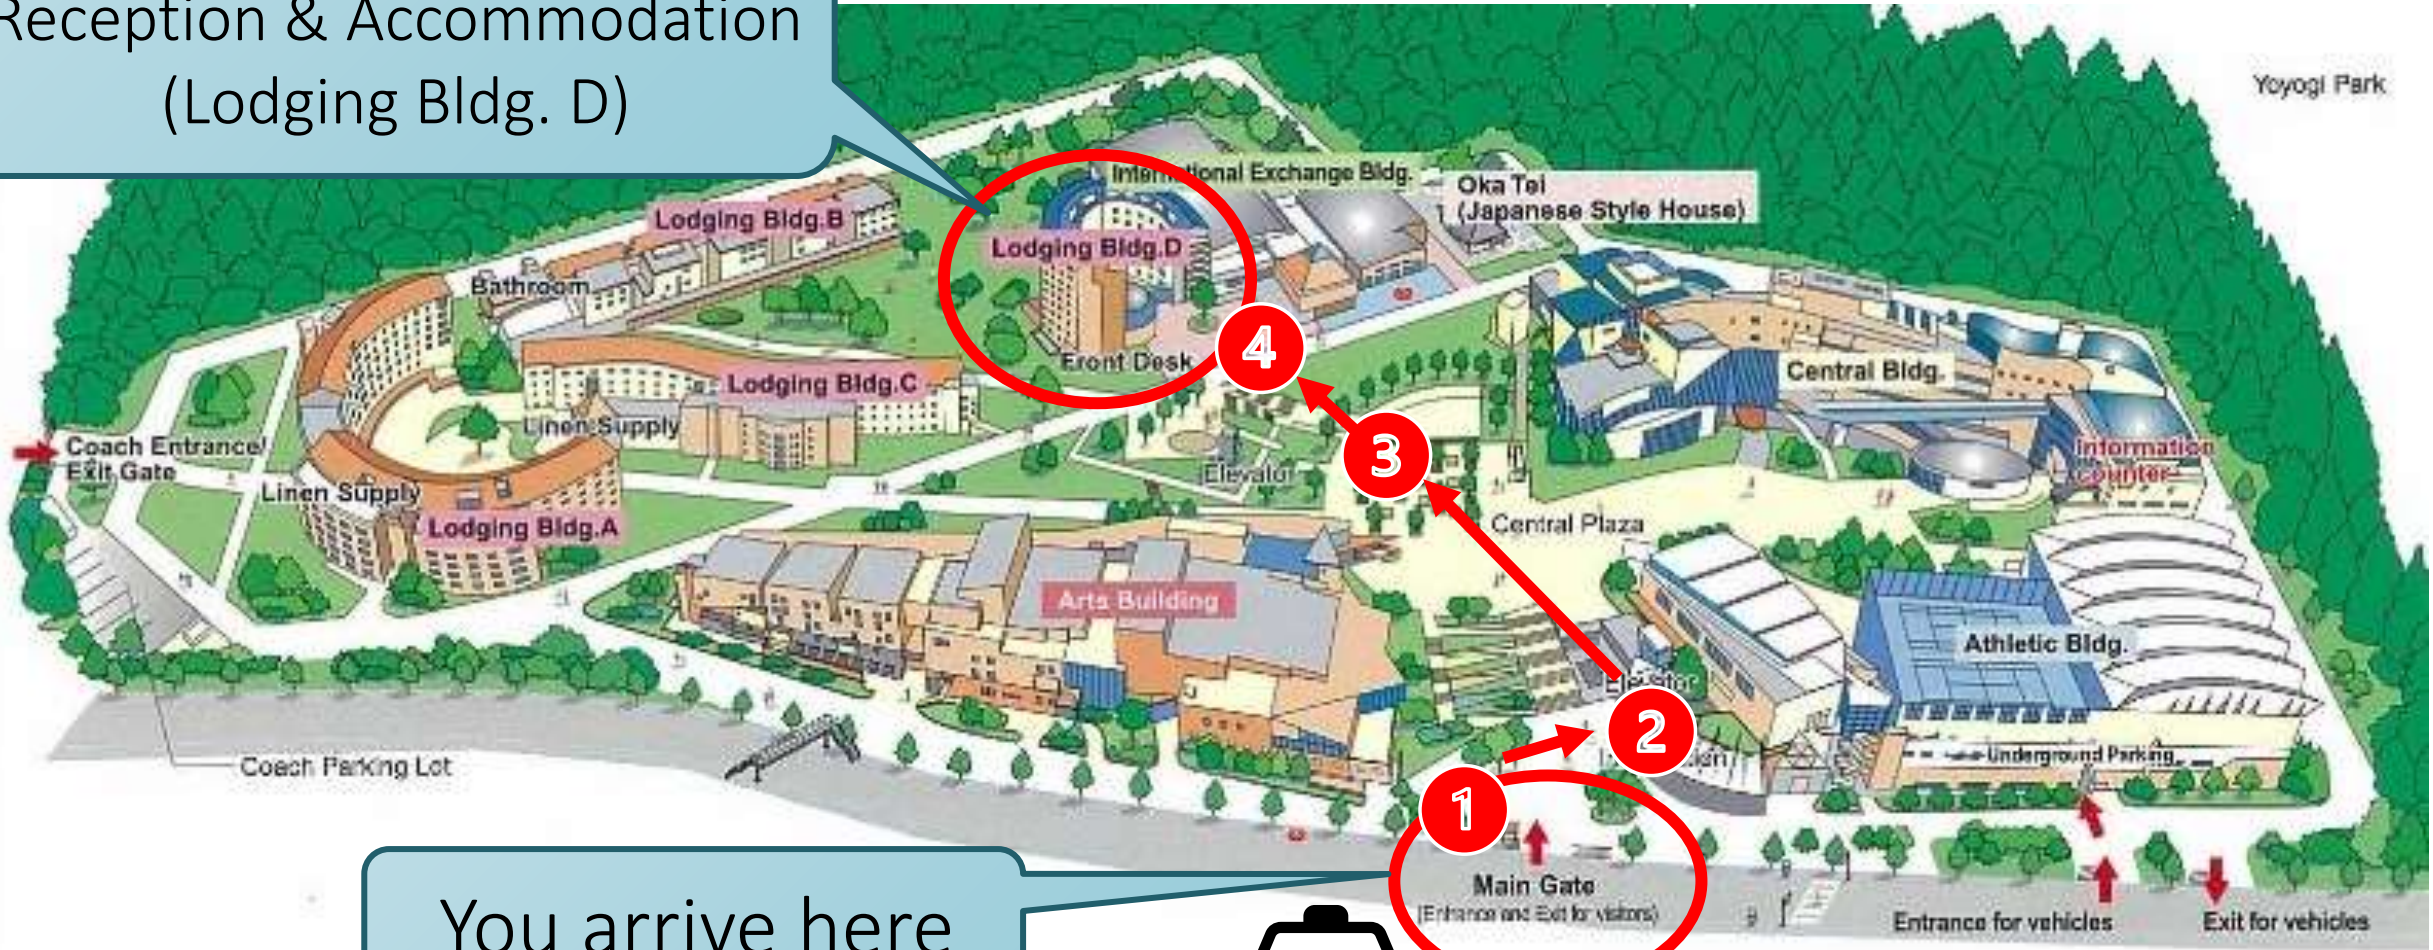

住所:渋谷区代々木神園町3-1 (電話:03-3469-2525)

連絡先:シグニスジャパン 泉
電話:080-1303-5172

After Getting off the Taxi

Reception & Accommodation
(Lodging Bldg. D)

You arrive here

After Getting off the Taxi

In NYC, main gate you arrive is in the lowest position and you need to go up from ① to ④ to arrive at the reception.

- ① From the main gate, please cross the square to the right.
- ② Please take the elevator and go up.
- ③ Please cross the central plaza to the left and take the elevator.
- ④ You will see “Lodging Building D” right front of getting off the elevator.