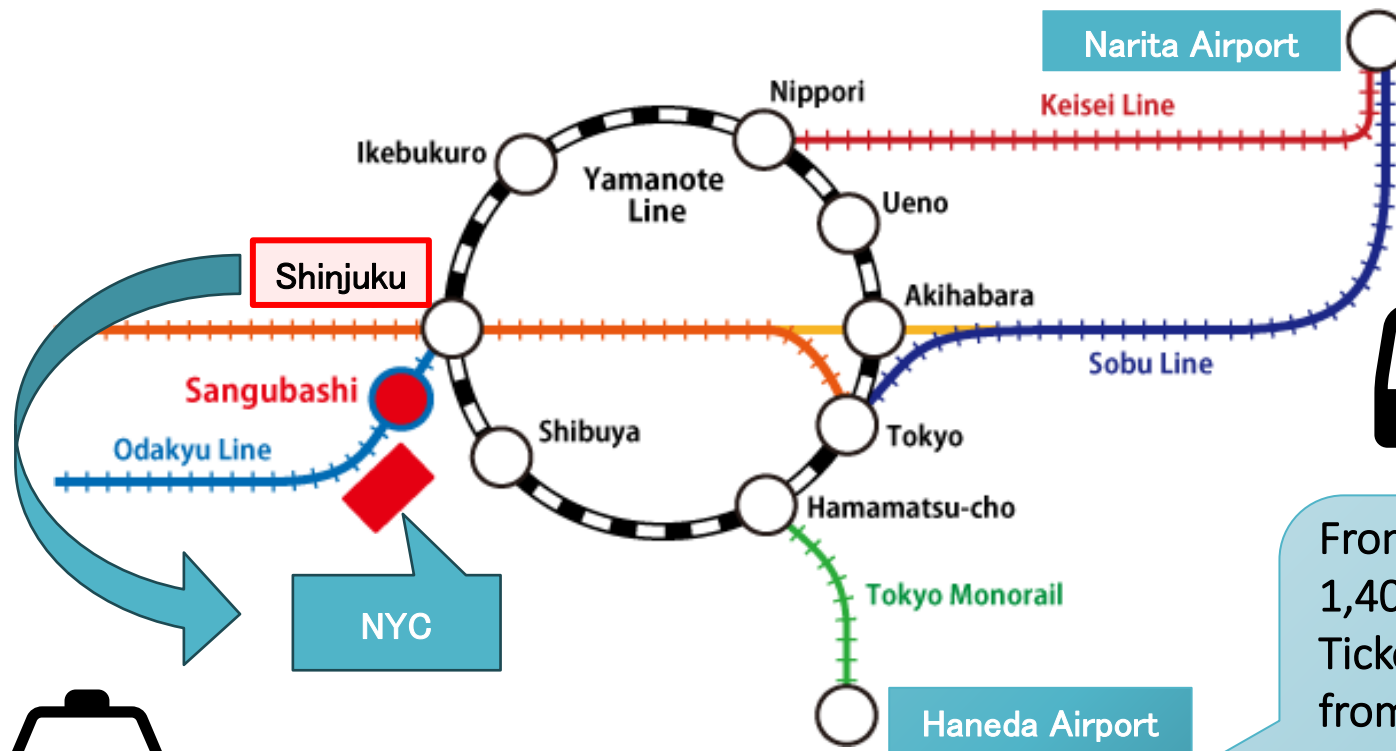

同意条件 / 許可해당하십시오

Transportation Information (from the Airport to Shinjuku)

To access National Olympics Memorial Youth Center (NYC), we recommend you taking a bus bound for Shinjuku Expressway Bus Terminal (SEBT) from the airport and take a taxi from there.

SEBT on Google map

<https://maps.app.goo.gl/yCBHMYG3ktjcJ5zo8>

Taking a Taxi
From Shinjuku to NYC
Apprx. 1500 JPY

NYC

From Narita to Shinjuku
3,600 JPY / 1h 45min.
Ticket office & Departure on 1F each terminal