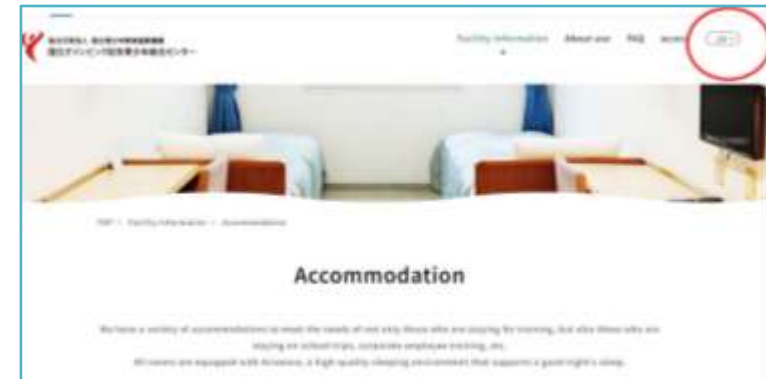

*In case the contents doesn't get translated into English automatically, you can choose "EN" from the button on the website.